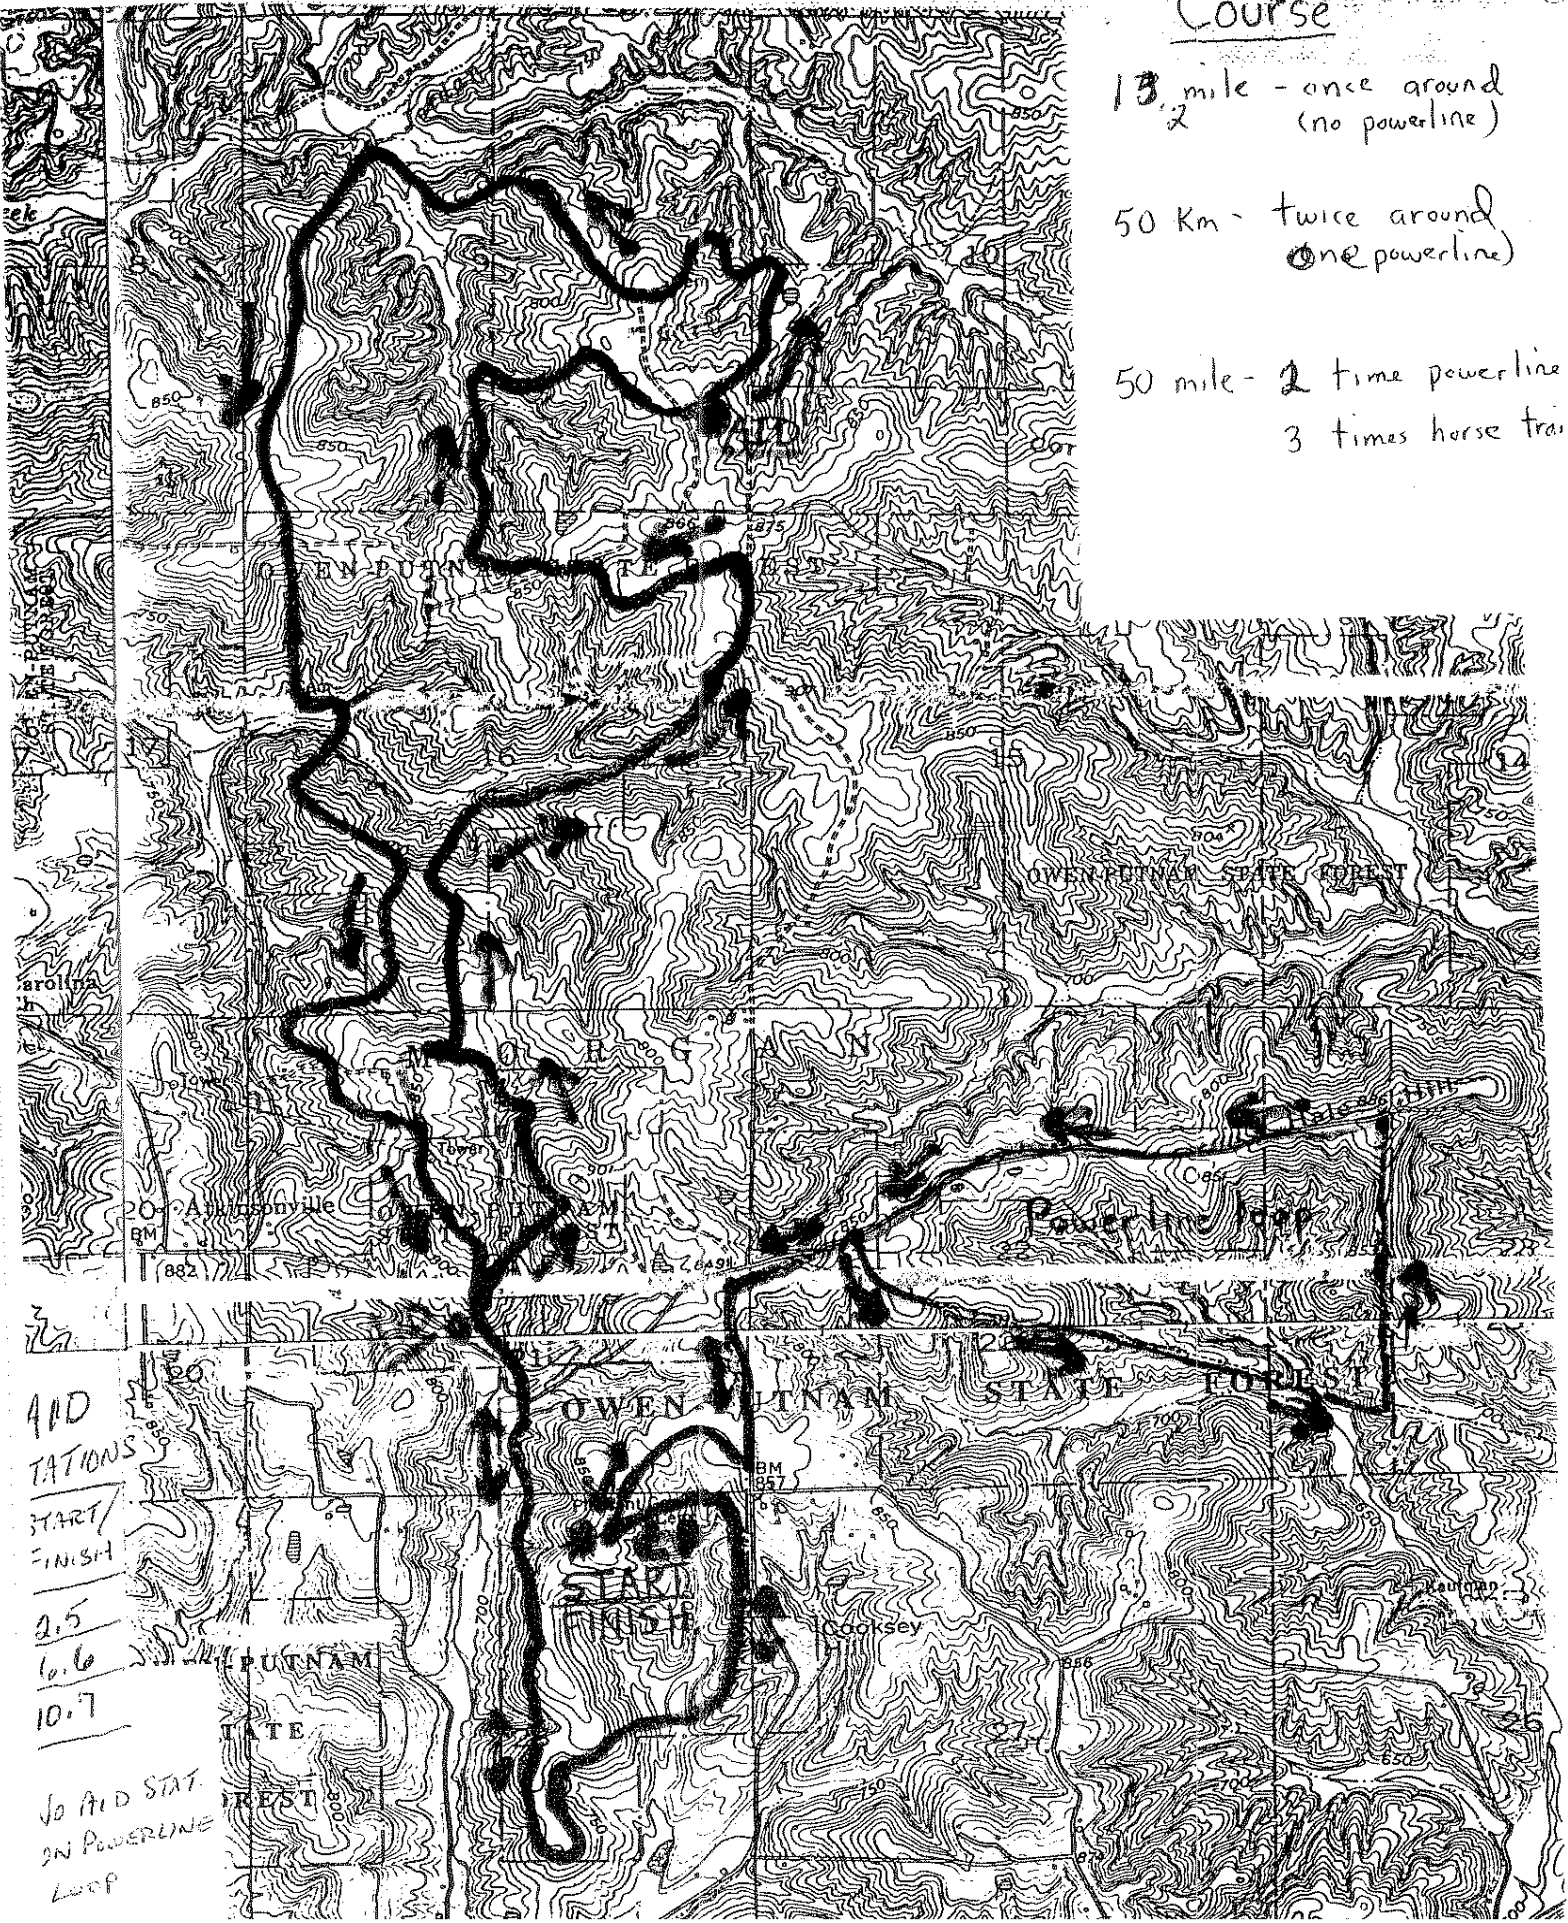

# Course

13.2 mile - once around  
(no powerline)

50 Km - twice around  
(one powerline)

50 mile - 2 time powerline  
3 times horse trail

AID STATIONS
START/ FINISH
2.5
6.6
10.7

No AID STAT.  
ON POWERLINE  
LOOP

DATE  
FREST